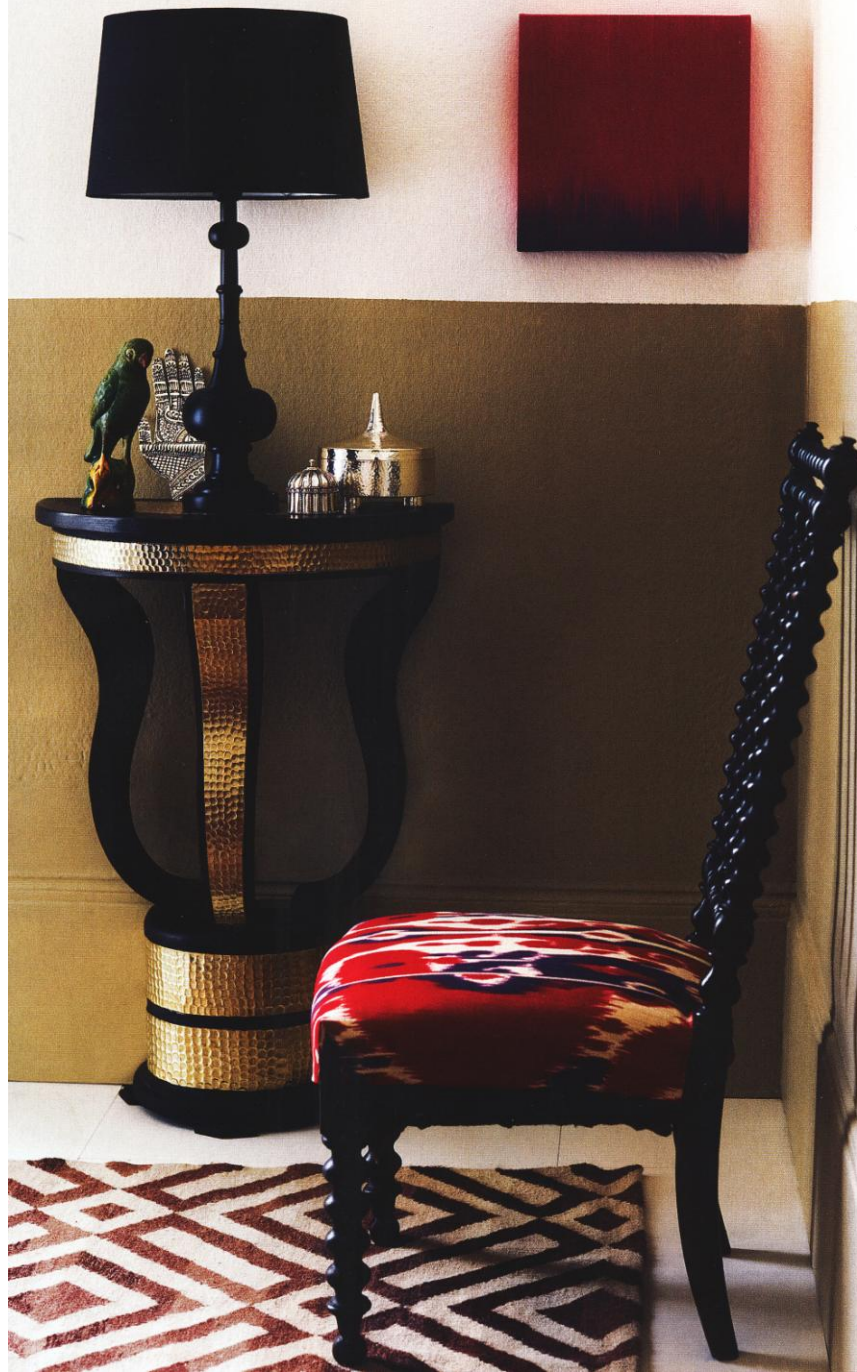

GROUP SHAPELY FURNITURE AND ACCESSORIES TO CREATE A WELL-CONSIDERED LOOK. HERE, HAMMERED PANELS ON THE CONSOLE TABLE, WHOSE DARK WOOD ECHOES THAT OF THE CHAIR, ADDS A SMART FINISHING TOUCH

FURNITURE

Demi-lune table

H92xW47xD41cm, £225 plus 1m of fabric, Marisa Daly.

FABRIC Chair

WALLS Slate 1

FLOORING

Vinyl floor tiles in White A09, 30cm sq, £15.96sq m, Sinclair Till.

Giza collection

Chinese kilim rug 55880A, wool, 2.82x1.83m, £2,395. Stark Carpet.

ACCESSORIES

Black wood table

Hand notecard.

£4.50, RE. **Day**

treasure box. £135

set of three, Day Birger et Mikkelsen.

Dressing table box.

£35, The Conran Shop. **Pink Violet Ikat**

textile artwork.

30cm sq, £400, Ptolemy Mann.